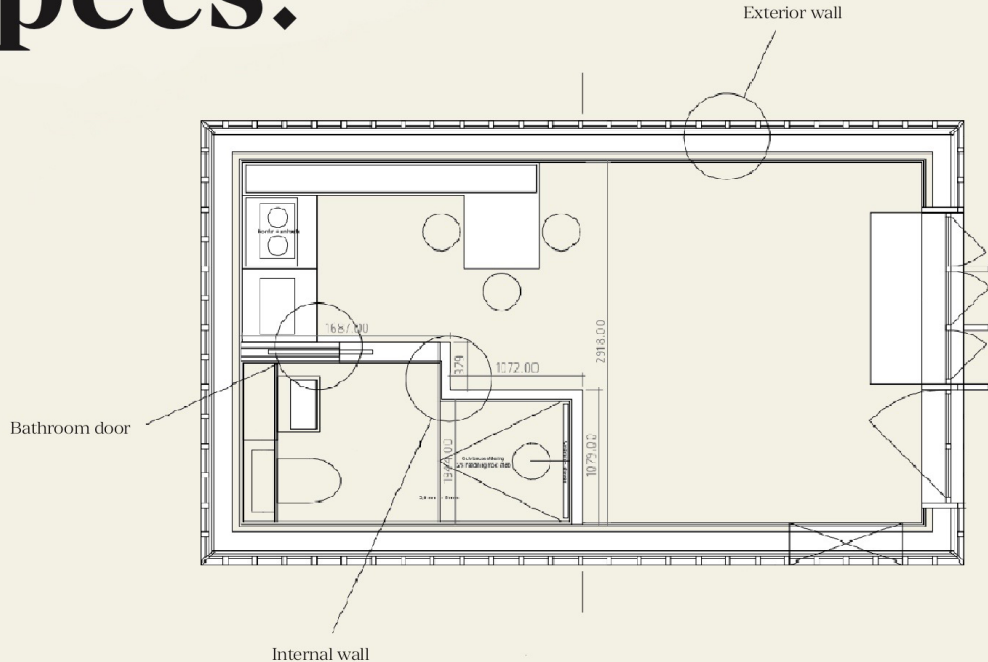

basic specs.

SCIVING STUDENT UNIT

Type : Student Unit (A)
Total Size : 22 m²

In collaboration with :

Sciving